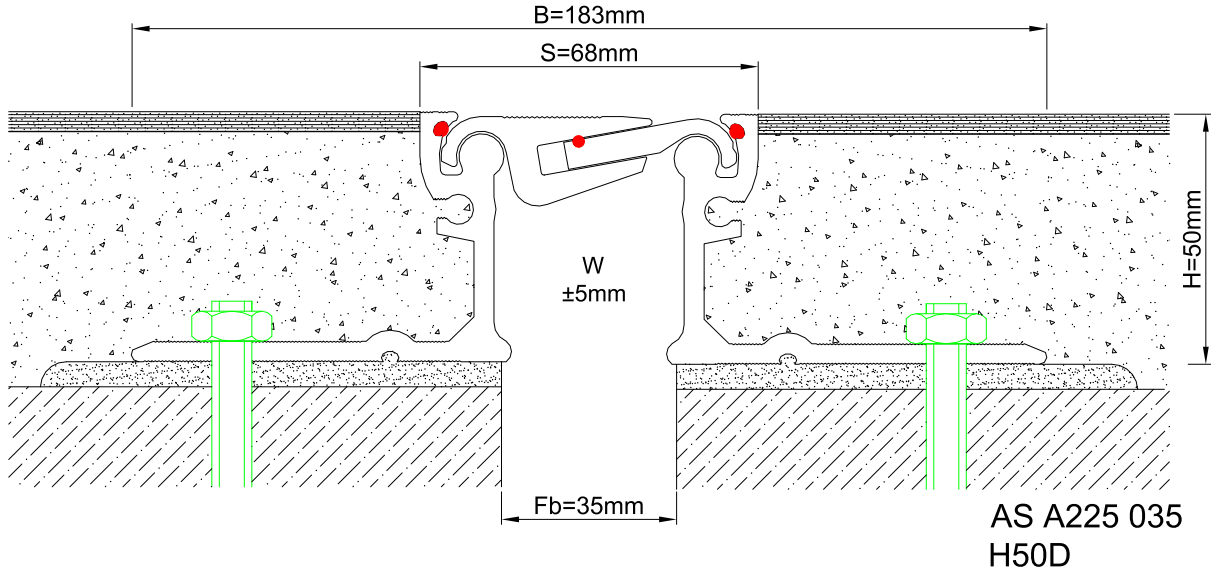

Profil No Profile Number	AS A225 035	AS A225 035K
Fb (mm)	35	35
H (mm) yaklaşık approx.	50	50
W± (mm) yaklaşık approx.	±5	±5
Renk Color	Alüminyum: Natürel, Fitiller: Siyah Aluminium: Natural, Inserts: Black	
Malzeme Material	Alüminyum, EPDM Kauçuk Aluminium, EPDM Rubber	
Standart Uzunluk Standard Length	3	
Yükleme Kapasitesi Load-Bearing Capacity	25kN	300kN