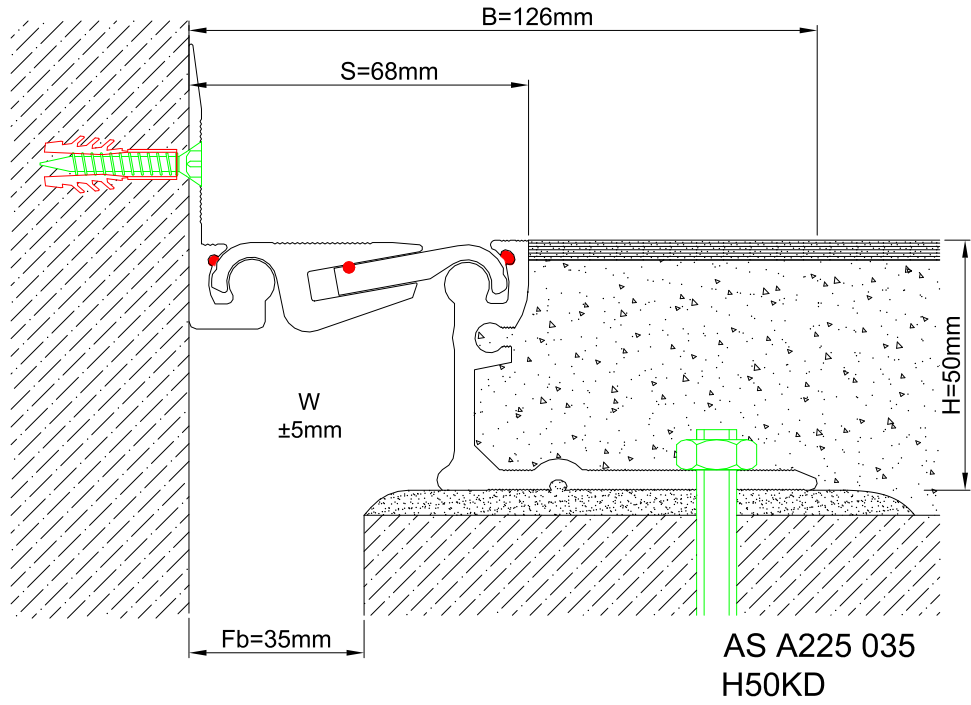

AS A225 profile is particularly designed for areas with heavy vehicle traffic. Pure metal structure characterizes AS A225 as a hardwearing & maintenance free profile. Hinged profile system and freely moving center pieces let the profile to meet displacements in 3 directions. Striated profile surface prevents slipping while the EPDM cords placed between the profiles eliminate metal stroking noise and minimize liquid leakage risk. Quite wide designed punched base frame lets the profile to be installed in an easy, quick and secured way. As pure metal profiles can not function in very narrow gaps, AS A225 – 030 profile with elastomeric gasket is designed and can be applied to gaps up to 25 mm. For surface mounted applications, AS U235 model is recommended. Profiles are delivered factory-assembled.

\* Visuals are representative and the profile configuration may differ depending on the characteristics requested.

LOCATION	MODEL	GAP (Fb) mm	HEIGHT (H) MM	OVERALL WIDTH (B) mm	VISIBLE WIDTH (S) mm	MOVEMENT (W) mm	LOAD CAPACITY	STANDARD LENGTH (mt)
Floor to Floor	AS A225-025	25	30 / 38 / 50 / 70	170	55	+10 / -5	25 kN  120 kN	3
	AS A225-035	35	30 / 38 / 50 / 70	183	68	± 5	25 kN  300 kN	3
	AS A225-050	50	30 / 38 / 50 / 70	195	80	± 8	70 kN  300 kN	3
	AS A225-070	70	30 / 38 / 50 / 70	215	100	± 10	70 kN  300 kN	3
	AS A225-100	100	30 / 38 / 50 / 70	245	130	± 14	70 kN  300 kN	3
	AS A225-150	150	65	340	206	± 25	65 kN  300 kN	3

Note: Please ask for different sizes

Profil No Profile Number	AS A225 035	AS A225 035K
Fb (mm)	35	35
H (mm) yaklaşık approx.	50	50
W± (mm) yaklaşık approx.	±5	±5
Renk Color	Alüminyum: Natürel, Fitiller: Siyah Aluminium: Natural, Inserts: Black	
Malzeme Material	Alüminyum, EPDM Kauçuk Aluminium, EPDM Rubber	
Standart Uzunluk Standard Length	3	
Yükleme Kapasitesi Load-Bearing Capacity	25kN 	300kN 